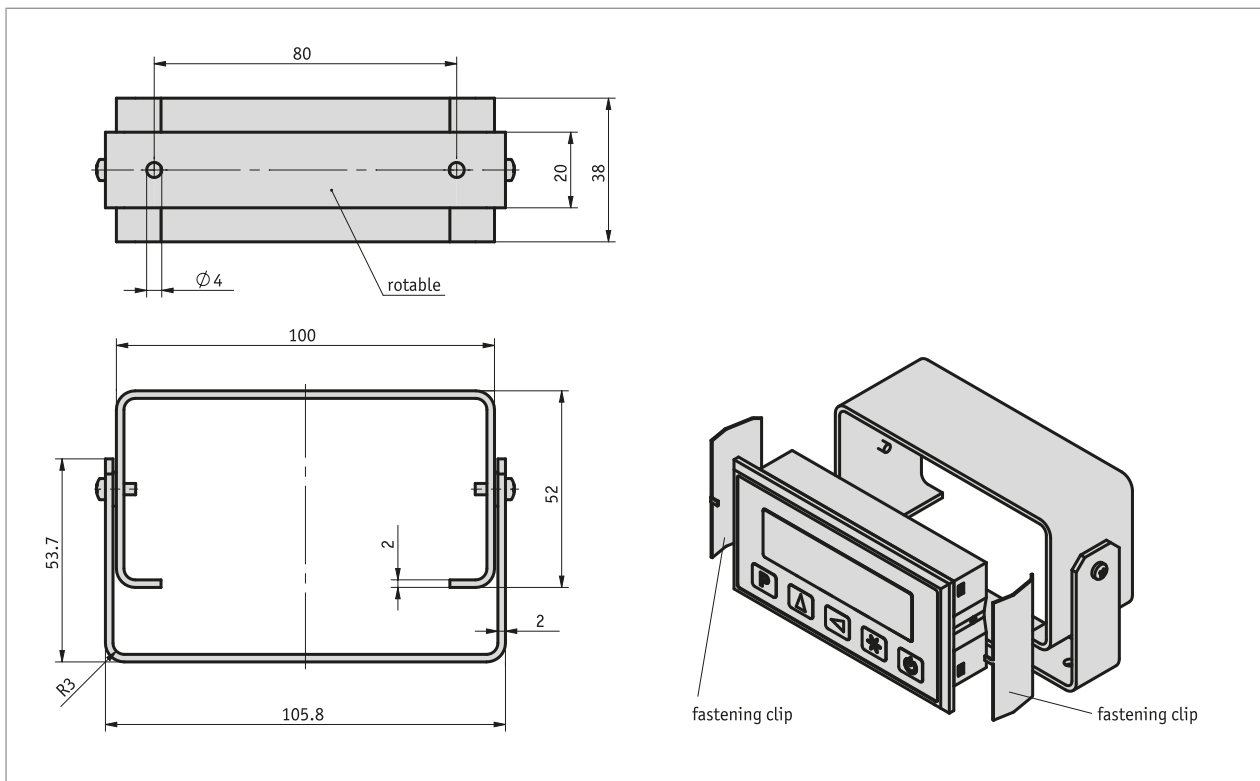

### Profile

- Solid mounting bracket for magnetic display MA503/2
- Easy mounting

### Mechanical data

Feature	Technical data	Additional information
Material	black-finished steel	