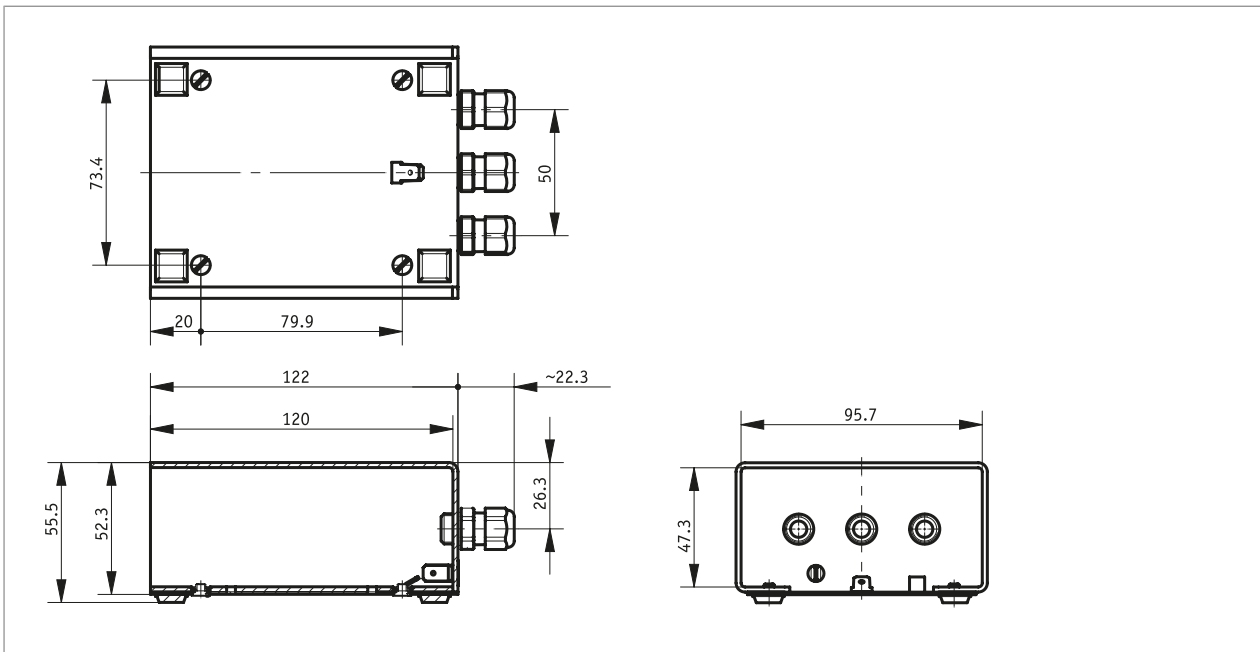

### Profile

- Benchtop housing for panel-mount displays
- Easy and quick mounting
- VDE-conform housing

### Electrical data

Feature	Technical data	Additional information
Type of connection	3x threaded cable connection (PA), 3x threaded cable connection (PA)	for cable $\varnothing 3 \dots 6.5$ mm
	6.3 mm tab connector	grounding