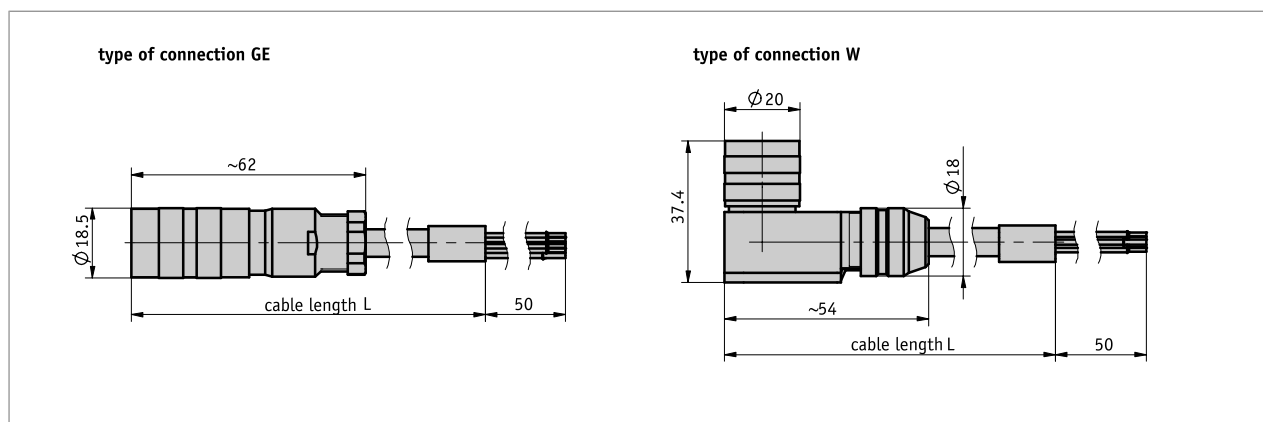

### Profile

- Ready-to-use cable connection
- Cable lengths up to 20 m
- Connection technology M16, 12-pole

 *Voltage drop should be envisaged with increasing cable length. This should be taken into account for the electrical design.*

### Mechanical data

Feature	Technical data	Additional information
Cable sheath	PUR	12x 0.25 mm <sup>2</sup> , ø7.3 mm

#### ■ Ordering table

Feature	Ordering data	Spezifikation	Additional information
Type of connection	A GE W	straight connector right angle plug	
Cable length	B ...	01.0 ... 20.0 m, in intervals of 1 m	