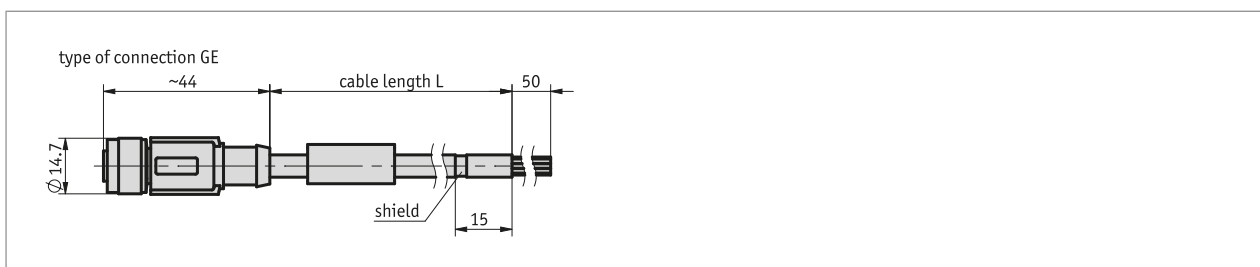

Profile

- Ready-to-use cable connection
- Cable length 3 m
- Connection technology M12 (A-coded), 8-pole

Mechanical data

Feature	Technical data	Additional information
Cable sheath	PUR, suitable for drag-chain use	$\varnothing 5.9 \pm 0.2$ mm, 8x 0.25 mm ² , shielded
Cable bending radius	8x cable diameter	static
	10x cable diameter	dynamic

Ambient conditions

Feature	Technical data	Additional information
Ambient temperature	-25 ... 80 °C	dynamic
	-40 ... 80 °C	static

pin assignment

Cable color	PIN
white	1
brown	2
green	3
yellow	4
gray	5
Pink	6
blue	7
red	8