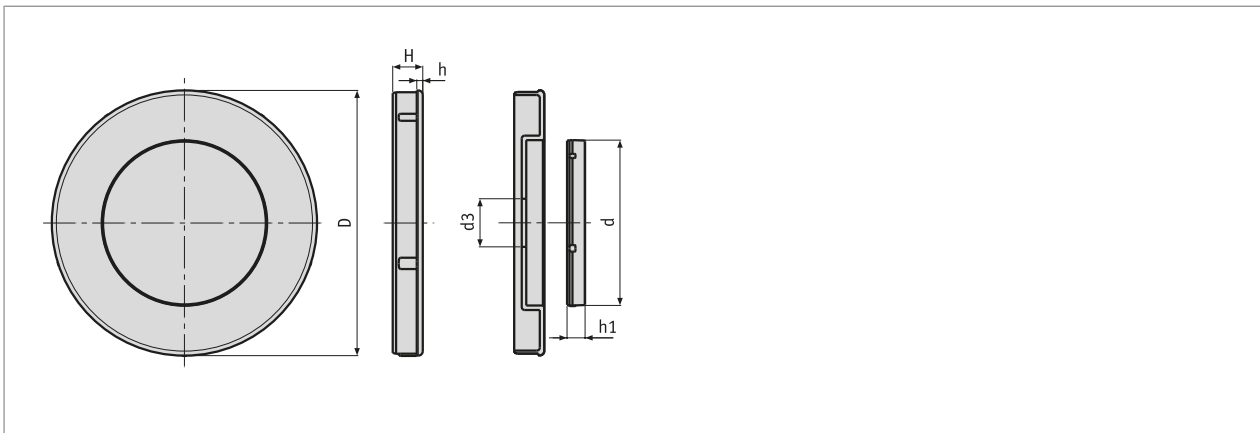

Profile

- Easy to mount
- Imprint on request

Order

■ Overview of orders

Order key	Type	D	d	d3	H	h	h1
83641	D50*	51.8	34	10	8	2	6
83642	D80*	86.8	55	16	10	2	6

* Imprint on request

■ Order key

AD -